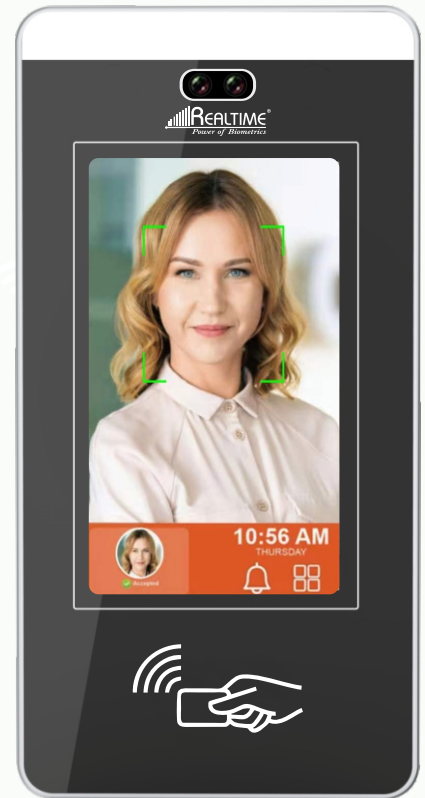

HIGH SPEED LONG RANGE FACE RECOGNITION

Model : Pro 1100n (BATTERY BACKUP)

FACE CAPACITY
1500

CARD CAPACITY
1500

PIN CAPACITY
1500

Screen Size 5.5" Inches

Long Range Face Recognition attendance & access control

Realtime Pro 1100n (with Battery Backup)

4.5" 2.5D Touch Screen
(Printer Connectivity & QR Reading)

Printer

Specifications

» Face Users	1500/3000
» Card User	1500/3000
» Password User	1500/3000
» Attendance Records	150,000
» Working Mode	Online / Offline
» Verification	Face, ID Card, Password & Combination
» Screen	4.5 inches (Color Display)
» Language	Multi Language Support
» Communication	USB Disk
» Power Supply	12V 2amp
» Idle Current	400mA
» Working Current	500mA
» Sound Indicator	Buzzer, Voice

Face

Password

RF Card

Backup Battery

TCP/IP

Access Control

4G/5G (Optional)

Wifi